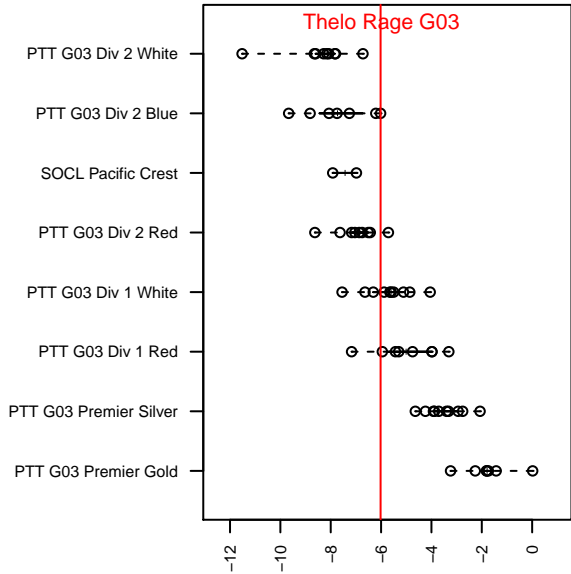

Thelo Rage G03

Thelo United Futbol
 Milwaukie, OR
 G03 total strength=523
 attack=0.51 defense=0.29
 fall league = PTT G03 Div 2 Blue
 spr league = Spr OYS G03 Div 2 Blue

alt names used:
 Thelo Rage
 THELO UNITED RAGE (OR)
 Thelo United FC Rage
 Thelo United FC Rage

Venues played:
 2015 Oswego Nike Cup Silver/Bronze U12
 2015 Mt Hood Challenge U12
 2015 PTT G03 Division 2 Blue
 2015 Spr OYS G03 Division 2 Blue

Thelo Rage G03
 Dots are actual minus expected GF (blue circles) and GA (red triangles).
 Blue line is smoothed change in attack strength. Red is smoothed change in defense strength.

**attack and defense variance (black dot)
relative to other teams
and top 10 in region**

**attack and defense rating
relative to others at age
and all opponents in last 13 months**

Performance relative to 13 month average